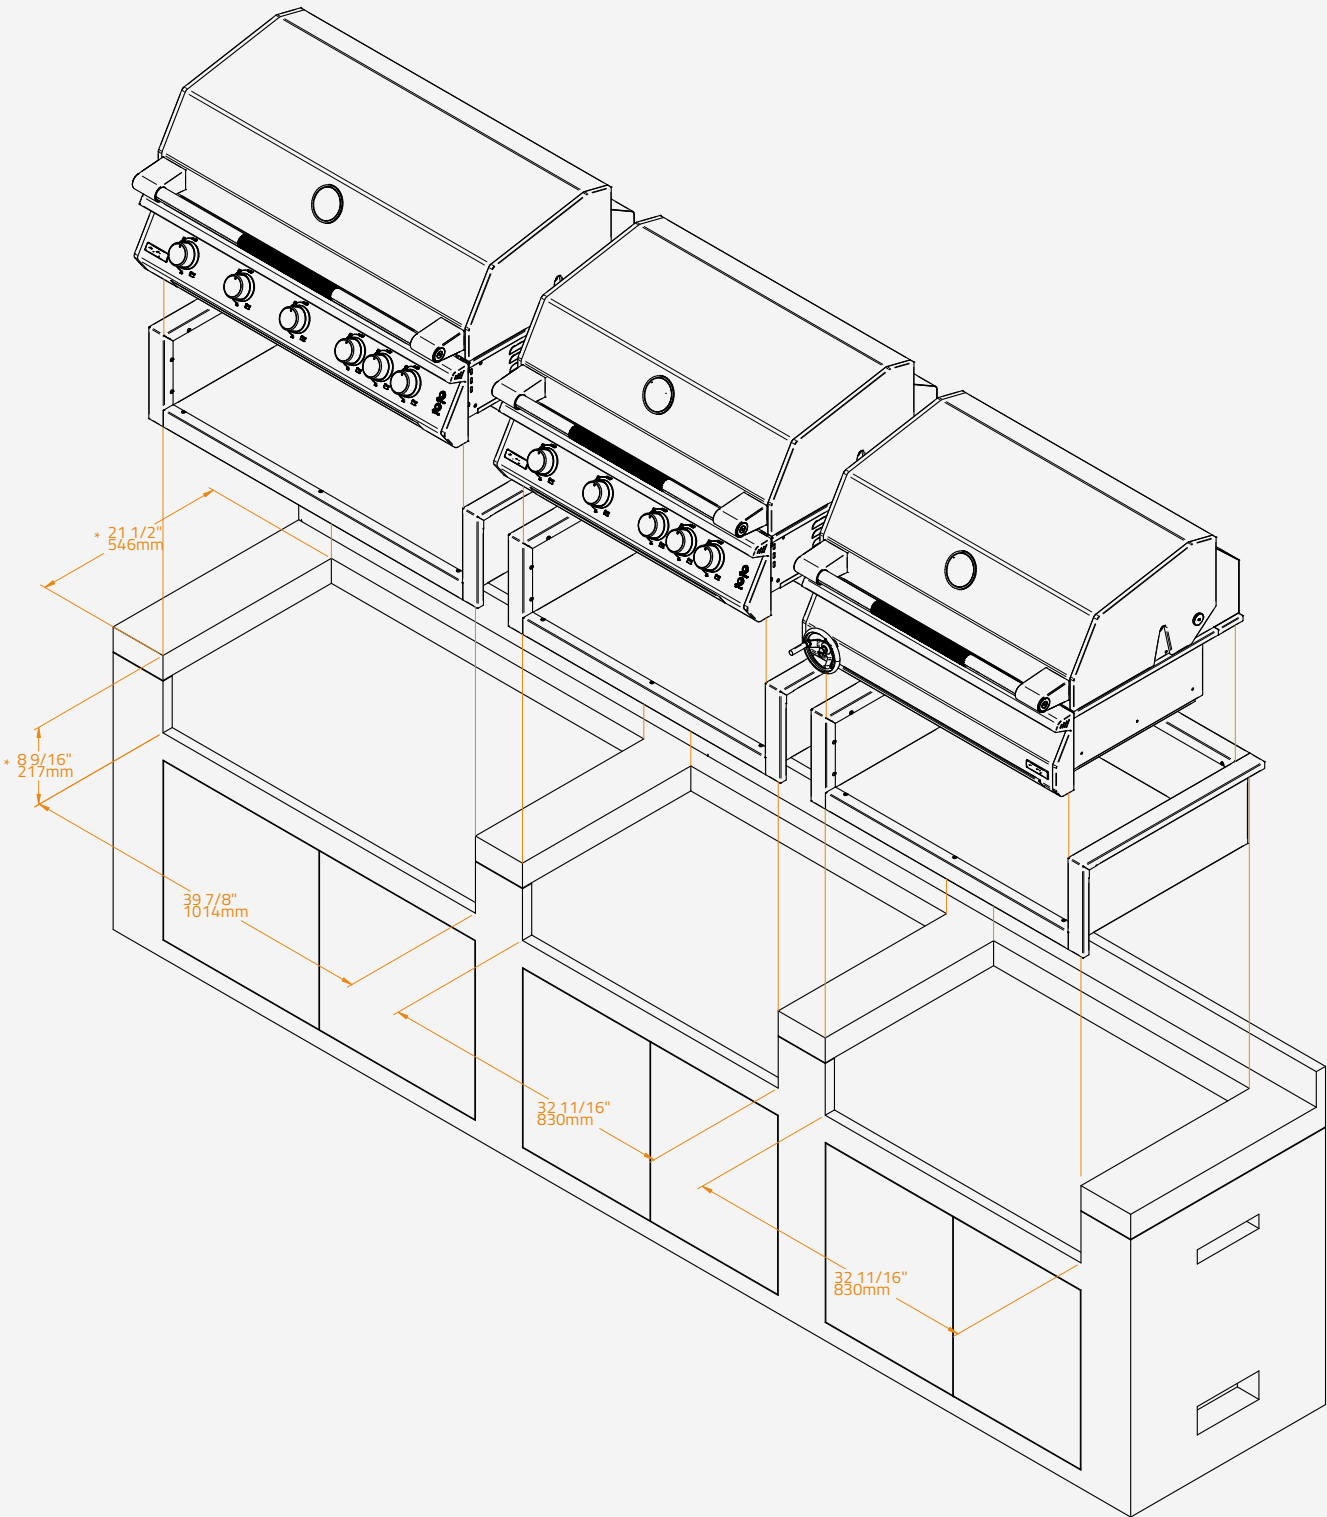

# Insulated Liner Cutout Dimensions

## Planchas

INSULATED LINER CUTOUT DIMENSIONS - Installation in a built-in enclosure constructed of combustible materials

\* Dimensions for Griddles 20, 30 and 40

**BRABURA**  
GRILLS

[www.braburagrills.com](http://www.braburagrills.com)

## Grills

INSULATED LINER CUTOUT DIMENSIONS - Installation in a built-in enclosure constructed of combustible materials

\* Dimensions for Fusion 500 RS / RM, Fusion 400 RS / RM and Ember 800

**BRABURA**  
GRILLS