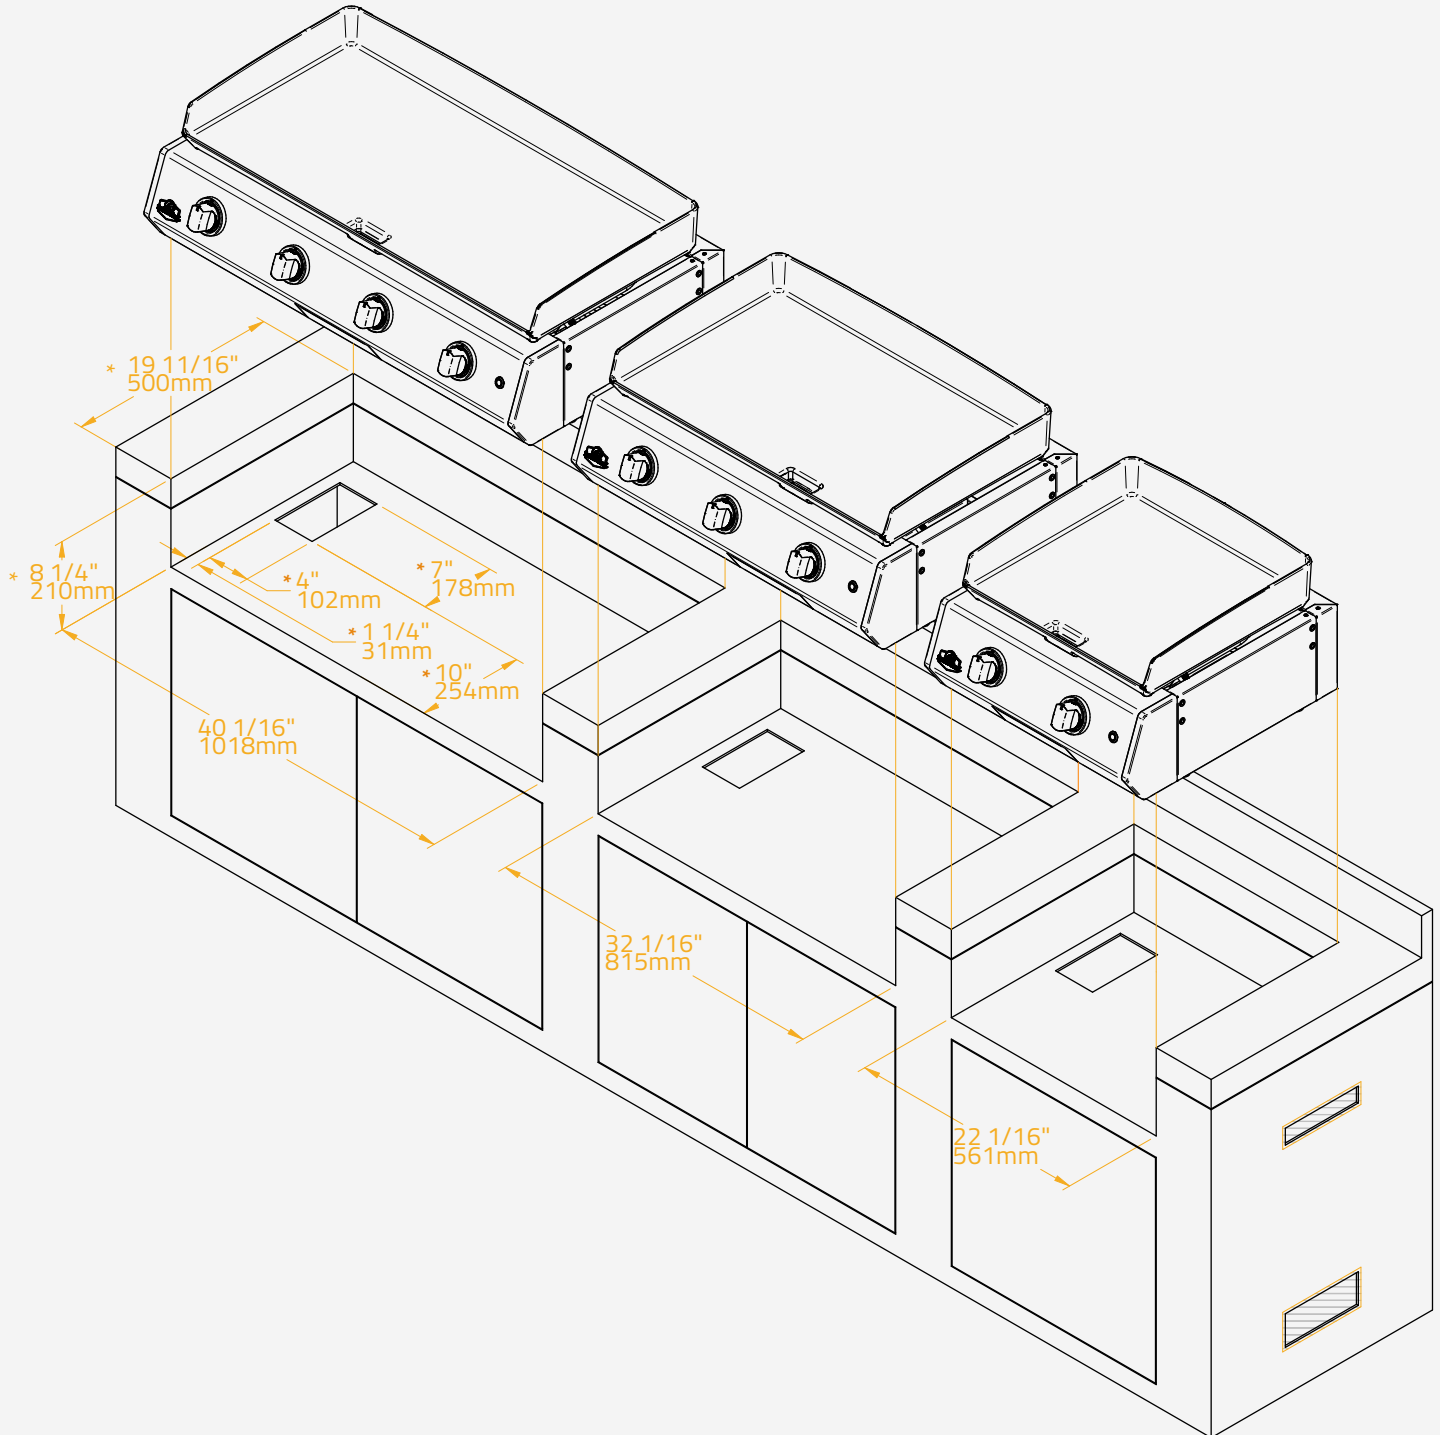

# Standard Cutout Dimensions

## Planchas

STANDARD CUTOUT DIMENSIONS - Installation in a built-in enclosure constructed of non-combustible materials

\* Dimensions for Griddles 20, 30 and 40

**BRABURA**  
GRILLS

[www.braburagrills.com](http://www.braburagrills.com)

# Insulated Liner Cutout Dimensions