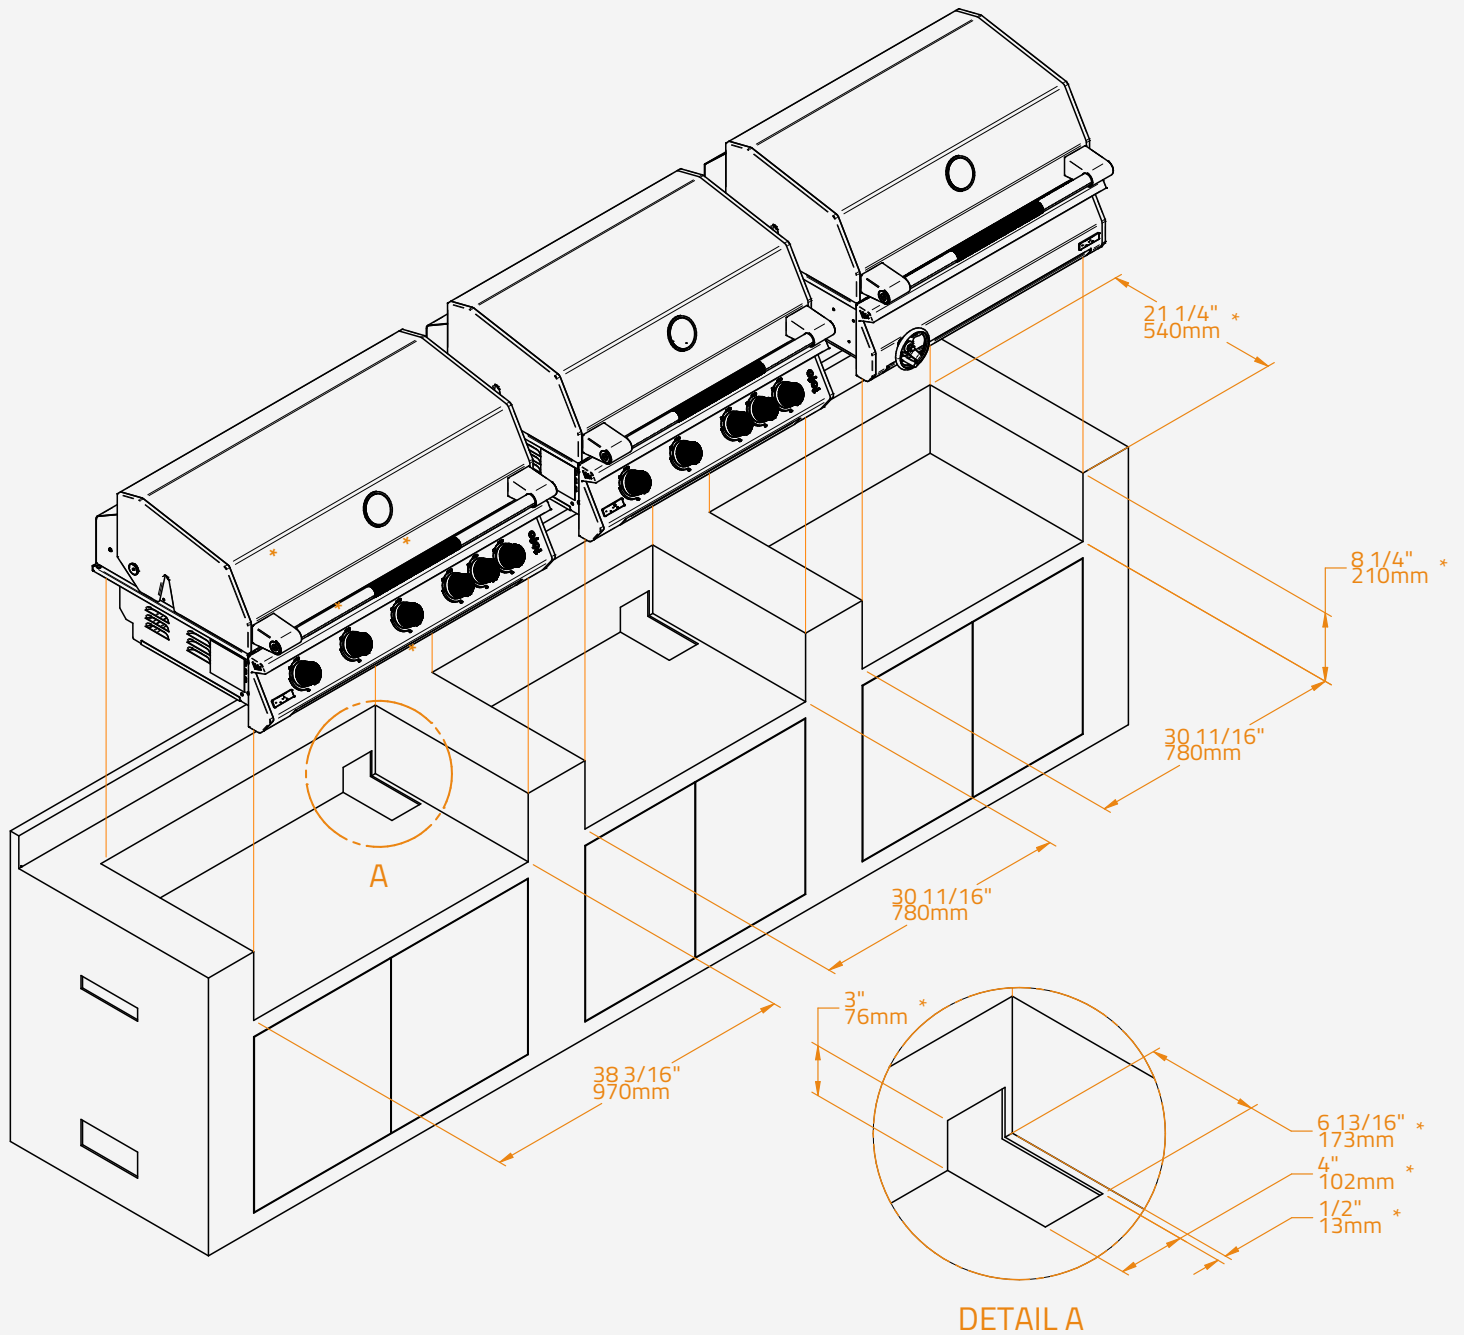

Standard Cutout Dimensions

Grills

STANDARD CUTOUT DIMENSIONS - Installation in a built-in enclosure constructed of non-combustible materials

* Dimensions for Fusion 500 RS / RM, Fusion 400 RS / RM and Ember 800

BRABURA
GRILLS

www.braburagrills.com