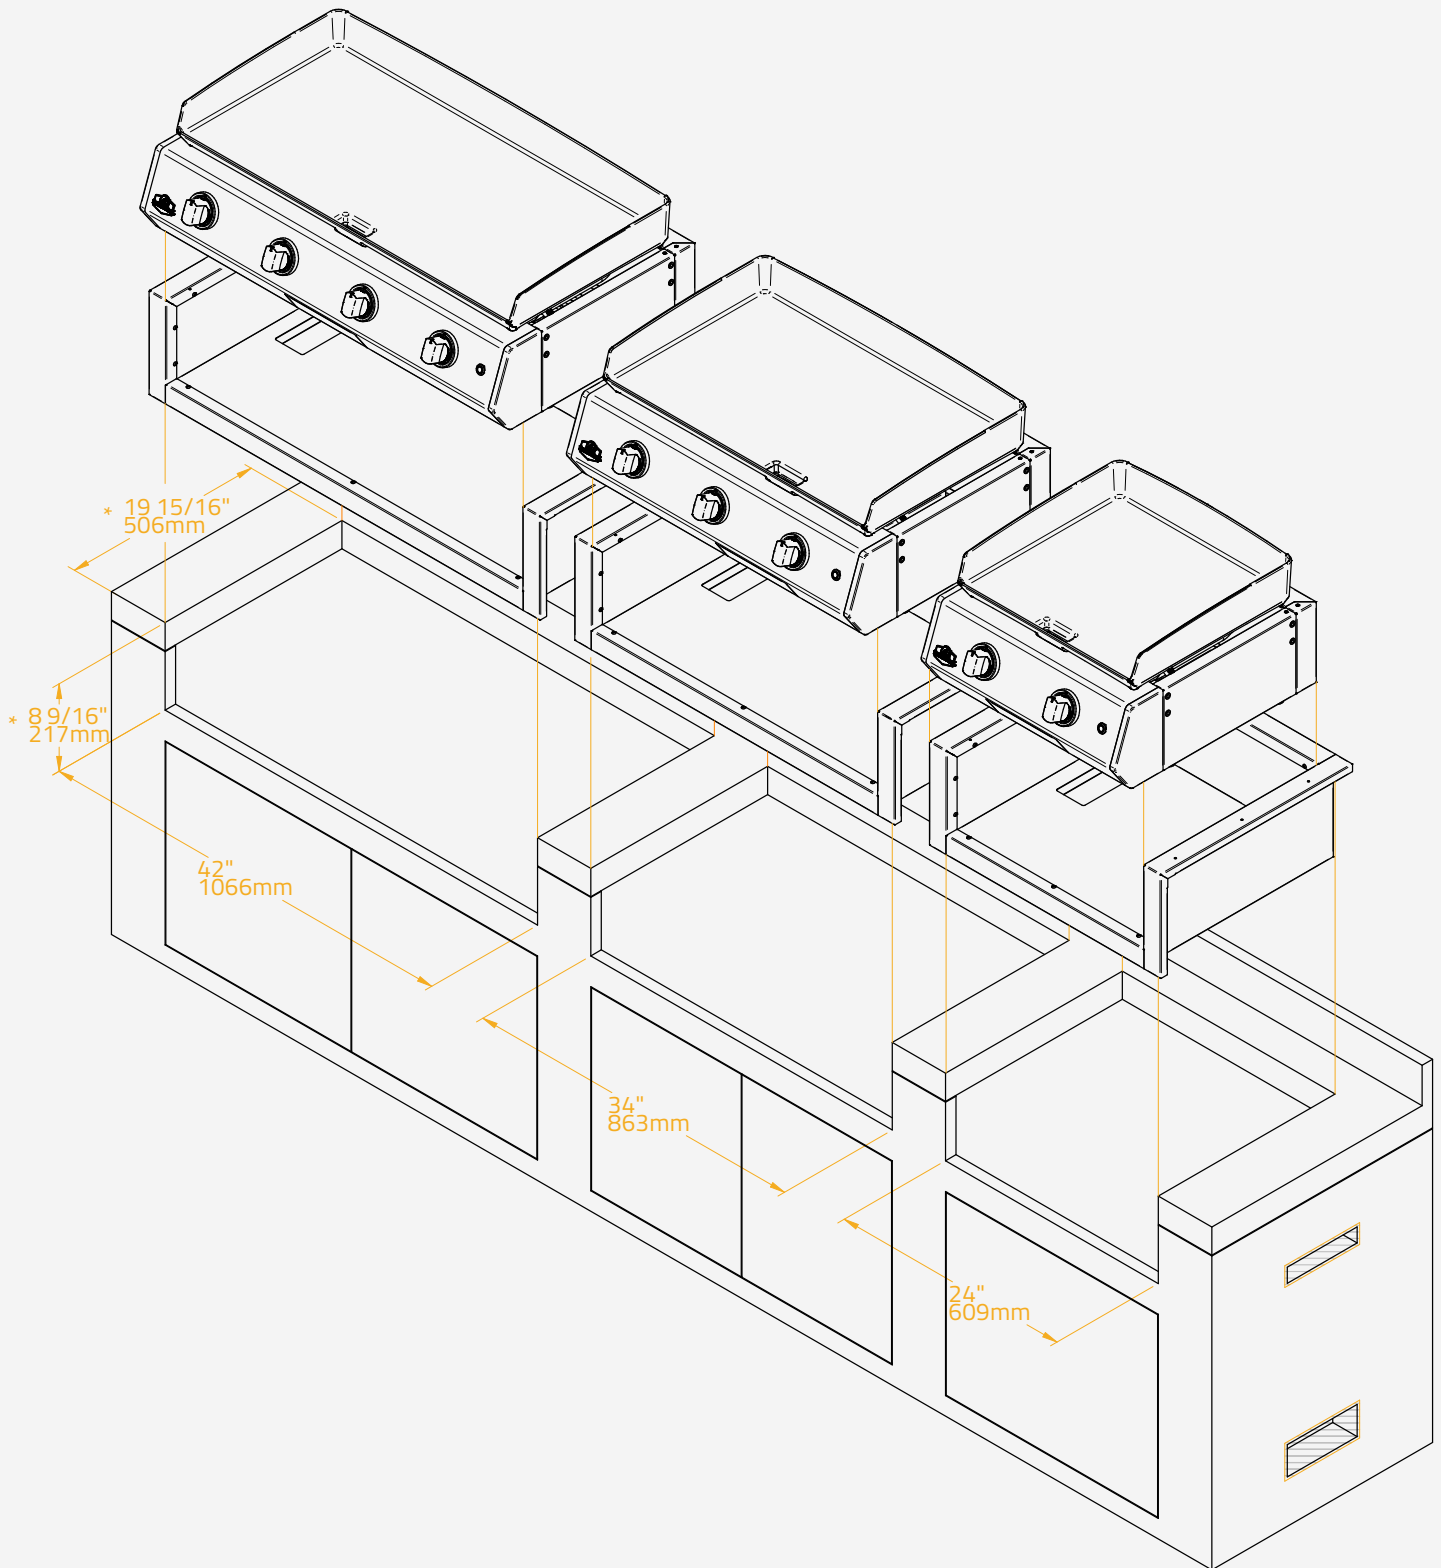

Insulated Liner Cutout Dimensions

Planchas

INSULATED LINER CUTOUT DIMENSIONS - Installation in a built-in enclosure constructed of combustible materials

* Dimensions for Griddles 20, 30 and 40

BRABURA
GRILLS

www.braburagrills.com